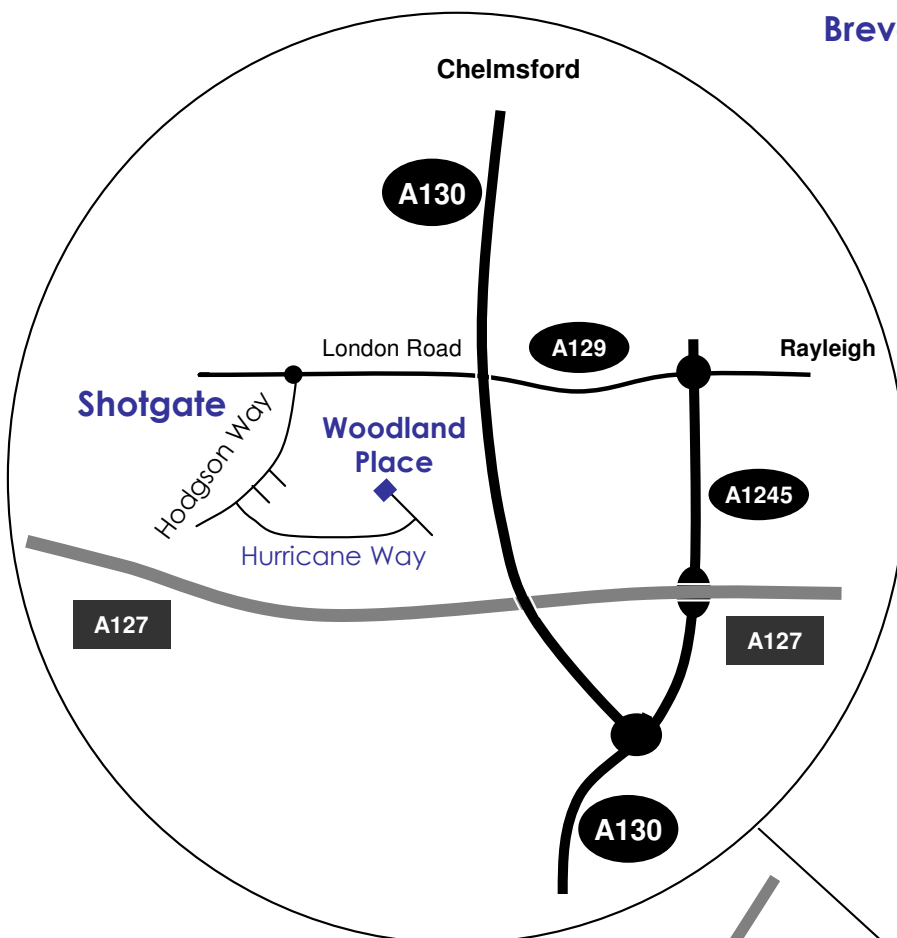

directions to woodland place

Woodland Place is located 5 minutes from the A127 and A130 junction, at the end of Hurricane Way in Shotgate, a small village to the east of Wickford in Essex.

Travelling by Car:

Approximate journey times to our office from our nearest motorway junctions.

M25 - Junction 29 20 minutes

M25 - Junction 30/Dartford Crossing 25 mins

A12/A130 Junction 15 minutes

Travelling by Train:

The nearest stations are located at:

Wickford: 1.5 miles away

Rayleigh: 2.5 miles away

Brevent Insurance Services Ltd

Woodland Place
Hurricane Way
Shotgate
Wickford Essex
SS11 8YB

Tel: 01268 858083
www.brevent.co.uk

Brevent Insurance Woodland Place