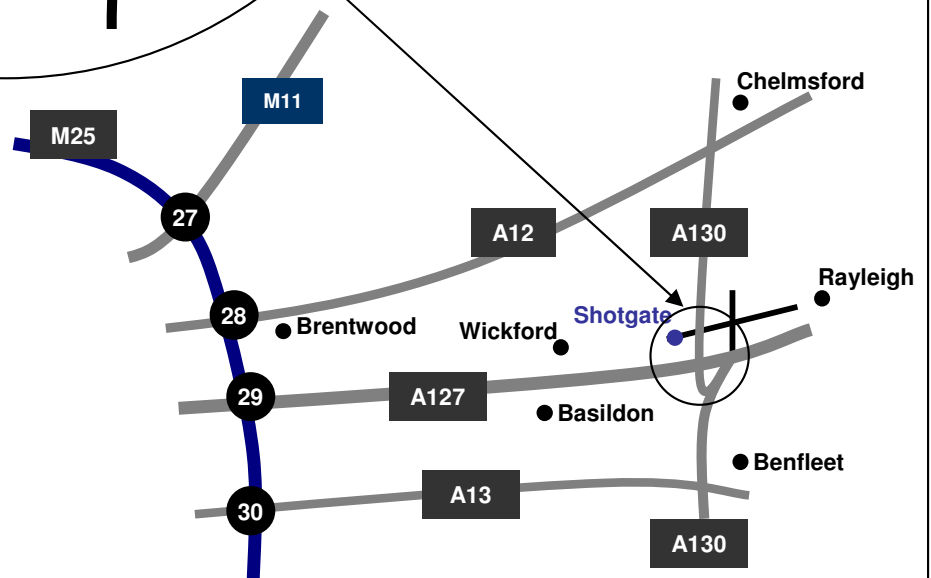

directions to woodland place

Woodland Place is located 5 minutes from the A127 and A130 junction, at the end of Hurricane Way in Shotgate, a small village to the east of Wickford in Essex.

Travelling by Car:

Approximate journey times to our office from our nearest motorway junctions.

M25 - Junction 29 20 minutes

M25 - Junction 30/Dartford Crossing 25 mins

A12/A130 Junction 15 minutes

Travelling by Train:

The nearest stations are located at:

Wickford: 1.5 miles away

Rayleigh: 2.5 miles away

Brevent Insurance Services Ltd

Woodland Place
Hurricane Way
Shotgate
Wickford Essex
SS11 8YB

Tel: 01268 858083
www.brevent.co.uk

Brevent Insurance Woodland Place